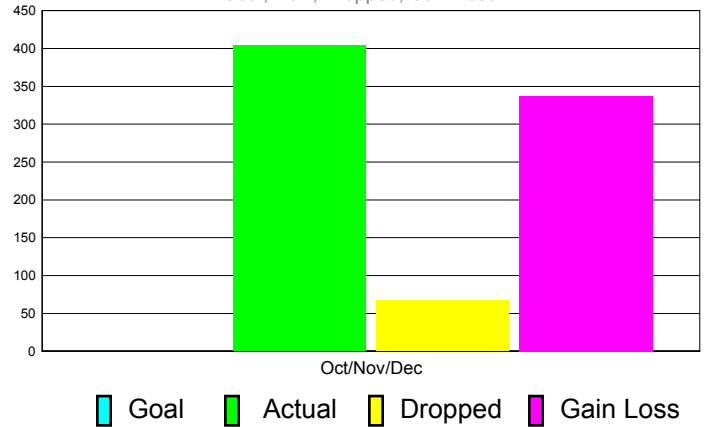

Membership Results 2011-2012

Goal, New, Dropped, Gain/Loss